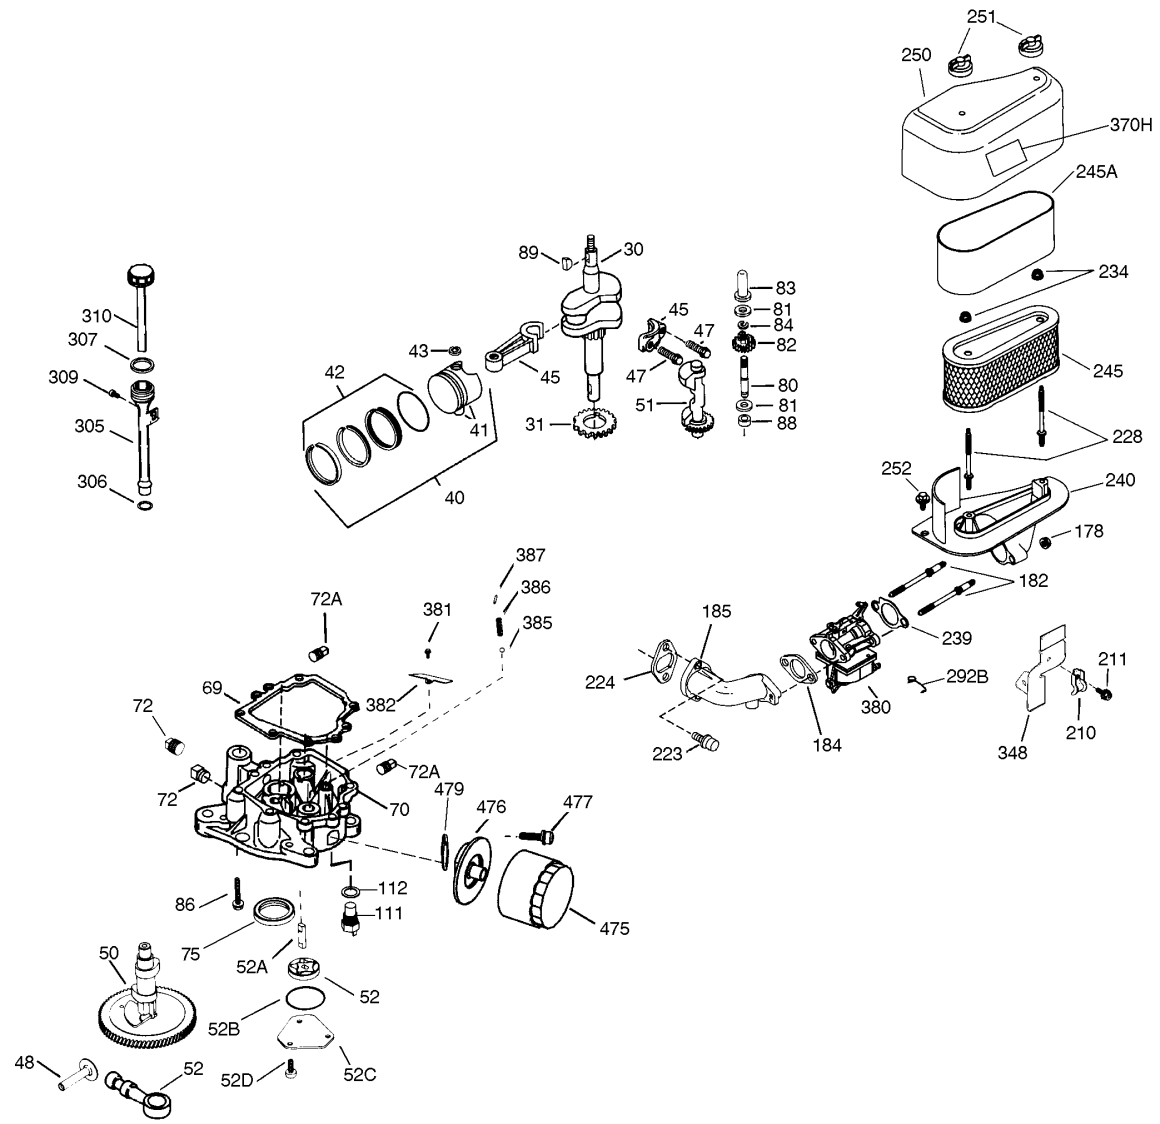

Ref-Nr.	Teilenummer	Menge	Beschreibung
30	36924	1	Crankshaft
31	35327	1	Counterbalance Gear
40	35776A	1	Piston, Pin & Ring Set (Std.)
40	35777A	1	Piston, Pin & Ring Set (.010" OS)
40	35778A	1	Piston, Pin & Ring Set (.020" OS)
41	35773A	1	Piston & Pin Ass'y. (Std.) (Incl. 43)
41	35774A	1	Piston & Pin Ass'y. (.010" OS) (Incl. 43)
41	35775A	1	Piston & Pin Ass'y. (.020" OS) (Incl. 43)
42	35779	1	Ring Set (Std.)
42	35780	1	Ring Set (.010" OS)
42	35781	1	Ring Set (.020" OS)
43	35772	2	Piston Pin Retaining Ring
45	36925	1	Connecting Rod Ass'y. (Incl. 47)
47	651033	2	Connecting Rod Bolt
48	35313	2	Valve Lifter
50	37078	1	Camshaft (MCR)
51	35315A	1	Counterbalance Weight
52	31356	1	Oil Pump Ass'y
69	35317	1	* Mounting Flange Gasket
70	36987	1	Mounting Flange (Incl. 72,72A,75 & 80)
72A	28534	1	Oil Drain Plug
72A	28483	1	Oil Drain Plug
72	31927	1	Oil Drain Plug
75	35319	1	Oil Seal
80	35712	1	Governor Shaft
81	35479A	2	Washer
82	35321	1	Governor Gear Ass'y.
83	35322	1	Governor Spool
84	29193	1	Retaining Ring
86	650833	7	Screw, 1/4-20 x 1-3/16"
88	31707A	1	Spacer (Incl. 81)
89	650592	1	Flywheel Key
178	650928	2	Lock Nut, 1/4-20
182	650925A	2	Carburetor Mounting Stud
184	36352	1	* Carburetor To Intake Pipe Gasket
185	36940	1	Intake Pipe
210	27793	1	Conduit Clip
211	28942	1	Screw, 10-32 x 3/8"
223	650378	2	Screw, T-30, 5/16-18 x 1-3/32"
224	36942	1	* Intake Pipe Gasket
228	650977	2	Air Cleaner Stud
234	650825	2	Nut & Lock Washer, 1/4-20
239	36358	2	* Air Cleaner Gasket
240	36355	1	Air Cleaner Body (Incl. 228 & 239)
245	36356	1	Air Cleaner Filter (Incl. 234)
250	36359	1	Air Cleaner Cover
251	650886	2	Wing Nut, 1/4-20
276A	31588	1	Locking Plate
286	36343	1	Cup & Screen
305	36945	1	Oil Fill Tube
306	34265	1	Fill Tube Gasket
307	35499	1	"O" Ring
309	650976	1	Screw, 1/4-20 x 19/32"
309	650976	1	Screw, 1/4-20 x 19/32"
310	35973	1	Dipstick
380	640065A	1	Carburetor (Incl. 184)